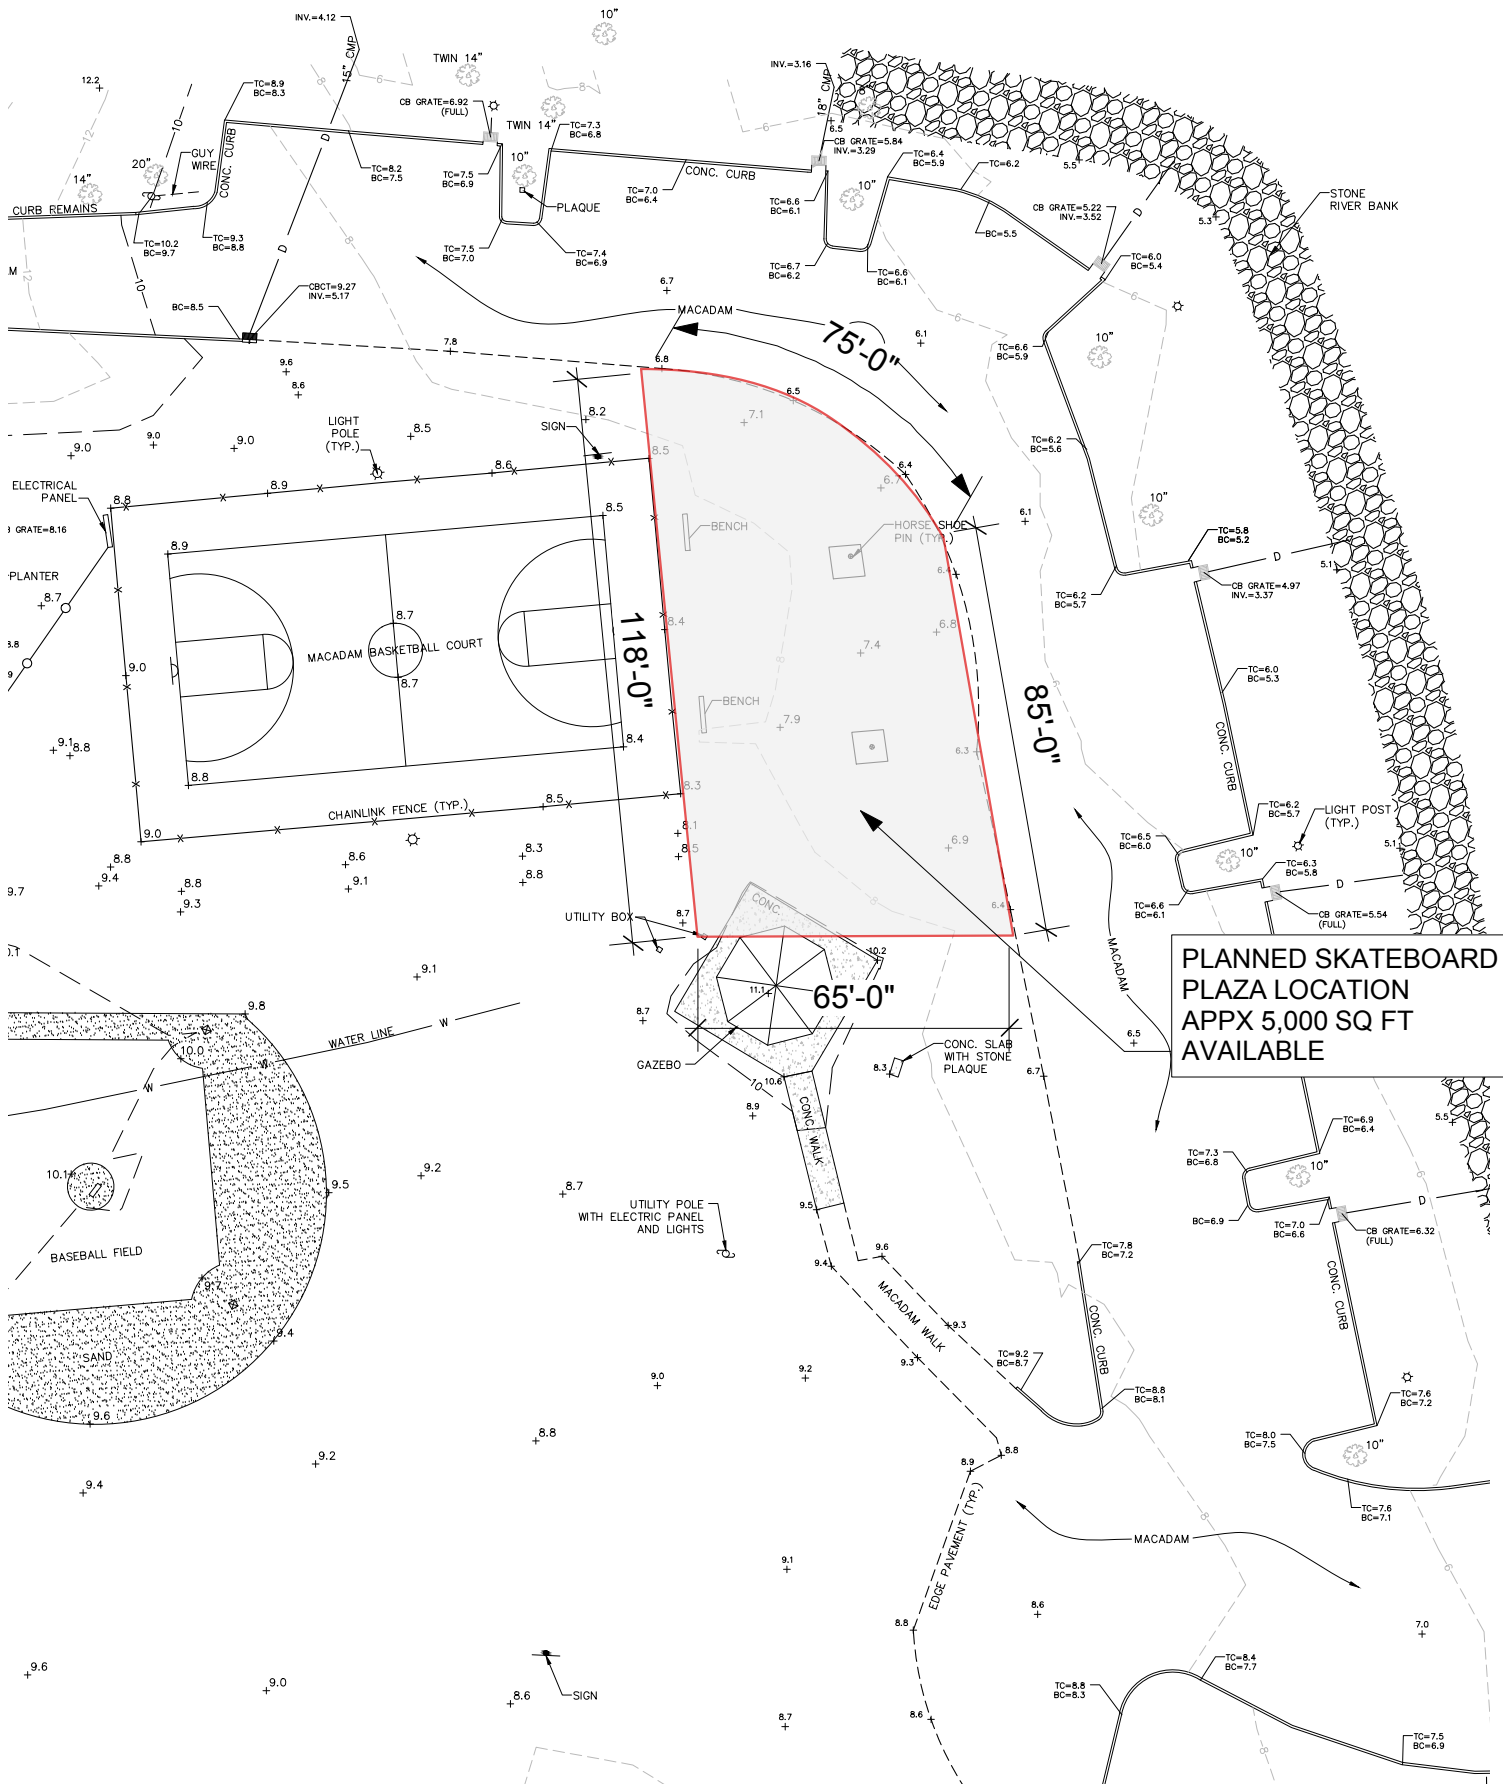

****PLEASE NOTE: AERIAL IMAGERY IS NOT UP TO DATE AND DOES NOT SHOW EXISTING CONDITIONS AT SITE.***

NYACK SKATEBOARD PLAZA
MEMORIAL PARK, NYACK, NY

DRAWN ON: MAY 29, 2013
BY: JKO

AERIAL VIEW OF SPACE ALLOCATED FOR SKATEBOARD PLAZA

**PLANNED SKATEBOARD
PLAZA LOCATION
APPX 5,000 SQ FT
AVAILABLE**

**NYACK SKATEBOARD PLAZA
MEMORIAL PARK, NYACK, NY**

**DRAWN ON: MAY 29, 2013
BY: JKO**

EXISTING CONDITIONS